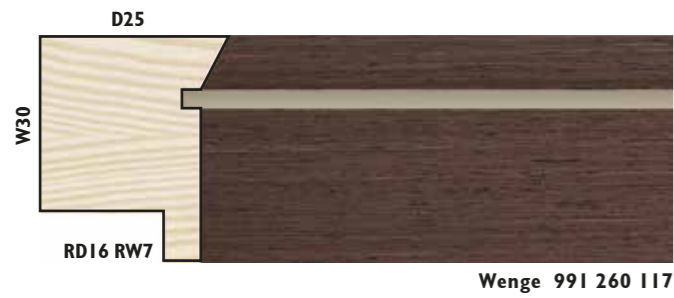

Unique Range an eye-catching and original mix of veneers and finishes, exclusively from Larson-Juhl.

PROFILES

MOULDINGS

PROFILES

MOULDINGS