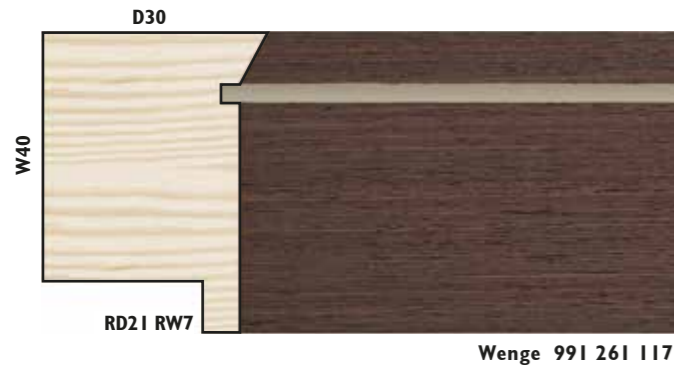

Moulding 991103117. Mount 308065 Hayseed.

Interior Range

cutting edge, interior design profiles.

PROFILES

MOULDINGS

PROFILES

MOULDINGS

All our Touchwood ranges are available in five real wood finishes

Float/Spacers

float mouldings ideal for canvas.

PROFILES

MOULDINGS

PROFILES

MOULDINGS

Unique Range an eye-catching and original mix of veneers and finishes, exclusively from Larson-Juhl.

PROFILES

MOULDINGS

PROFILES

MOULDINGS

PROFILES

MOULDINGS

PROFILES

MOULDINGS

Artwork by John Waterhouse
Published by Washington Green
Moulding 991262141
Mount 8065 Hayseed