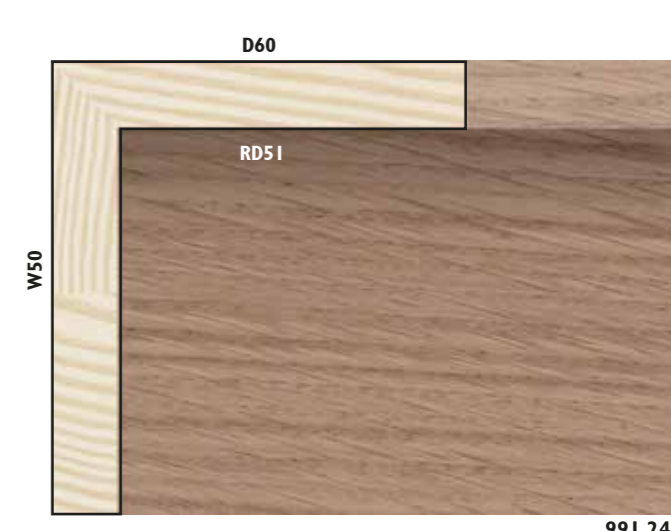

Float/Spacers

float mouldings ideal for canvas.

PROFILES

MOULDINGS

PROFILES

MOULDINGS

Unique Range an eye-catching and original mix of veneers and finishes, exclusively from Larson-Juhl.

PROFILES