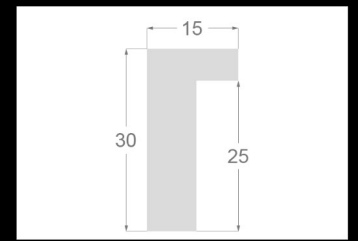

301043814
Black

301043815
Silver

301043816
Copper

301043817
Gold