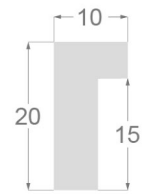

Profiles

301 profile
painted foil finish

302 profile
painted foil finish

303 profile
Float

304 profile
Float

301043814
Black

301043815
Silver

301043816
Copper