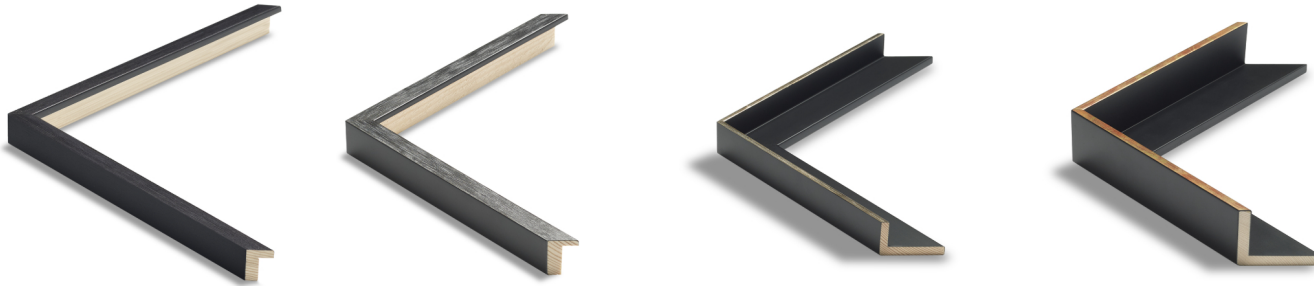

LARSON · JUHL®

LUSTROSA

**LUSTROSA**

Unveiling the epitome of sophistication and style - Larson-Juhl proudly presents Lustrosa!

Crafted with a blend of innovation and timeless allure, Lustrosa sets the benchmark for premium quality picture moulding. Inspired by the timeless allure of lustrous metals, Lustrosa boasts a stunning array of finishes, from radiant gold to sleek silver, each one designed to captivate and enchant. Its sleek, contemporary design effortlessly complements modern interiors while adding a touch of timeless charm to traditional decor.

Profiles

301 profile
painted foil finish

302 profile
painted foil finish

303 profile
Float

304 profile
Float

301043814
Black

301043815
Silver

301043816
Copper

301043817
Gold

302063814
Black

302063815
Silver

302063816
Copper

302063817
Gold

303242814
Black

303242815
Silver

303242816
Copper

303242817
Gold

304243814
Black

304243815
Silver

304243816
Copper

304243817
Gold

No.	Description	Colour	Pack Quantity Metres	Box Quantity
301043814	LJC Lustrosa Moulding	Black	6	150
301043815	LJC Lustrosa Moulding	Silver	6	150
301043816	LJC Lustrosa Moulding	Copper	6	150
301043817	LJC Lustrosa Moulding	Gold	6	150
302063814	LJC Lustrosa Moulding	Black	6	180
302063815	LJC Lustrosa Moulding	Silver	6	180
302063816	LJC Lustrosa Moulding	Copper	6	180
302063817	LJC Lustrosa Moulding	Gold	6	180
303242814	LJC Lustrosa Float Moulding	Black	6	96
303242815	LJC Lustrosa Float Moulding	Silver	6	96
303242816	LJC Lustrosa Float Moulding	Copper	6	96
303242817	LJC Lustrosa Float Moulding	Gold	6	96
304243814	LJC Lustrosa Float Moulding	Black	6	36
304243815	LJC Lustrosa Float Moulding	Silver	6	36
304243816	LJC Lustrosa Float Moulding	Copper	6	36
304243817	LJC Lustrosa Float Moulding	Gold	6	36
999001184	LJC Lustrosa Chevron Sign - White	White	1	
999002198	LJC Lustrosa Chevron Set 16pc		1	