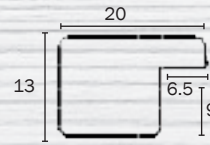

LARSON · JUHL®

343 Profile