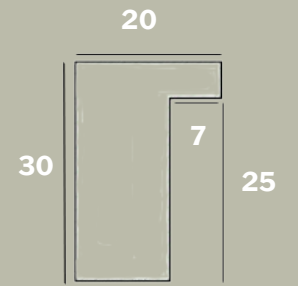

# EcoWood

981352183  
Light Brown

981352185  
Brown

981352189  
Grey

LARSON · JUHL<sup>®</sup>

LARSON · JUHL®

No.	Description	Colour	Pack Qty	Box Qty
981131183	LJC EcoWood Moulding FSC®	Light Brown	6	90
981131185	LJC EcoWood Moulding FSC®	Brown	6	90
981131189	LJC EcoWood Moulding FSC®	Grey	6	90
981352183	LJC EcoWood Moulding FSC®	Light Brown	6	120
981352185	LJC EcoWood Moulding FSC®	Brown	6	120
981352189	LJC EcoWood Moulding FSC®	Grey	6	120