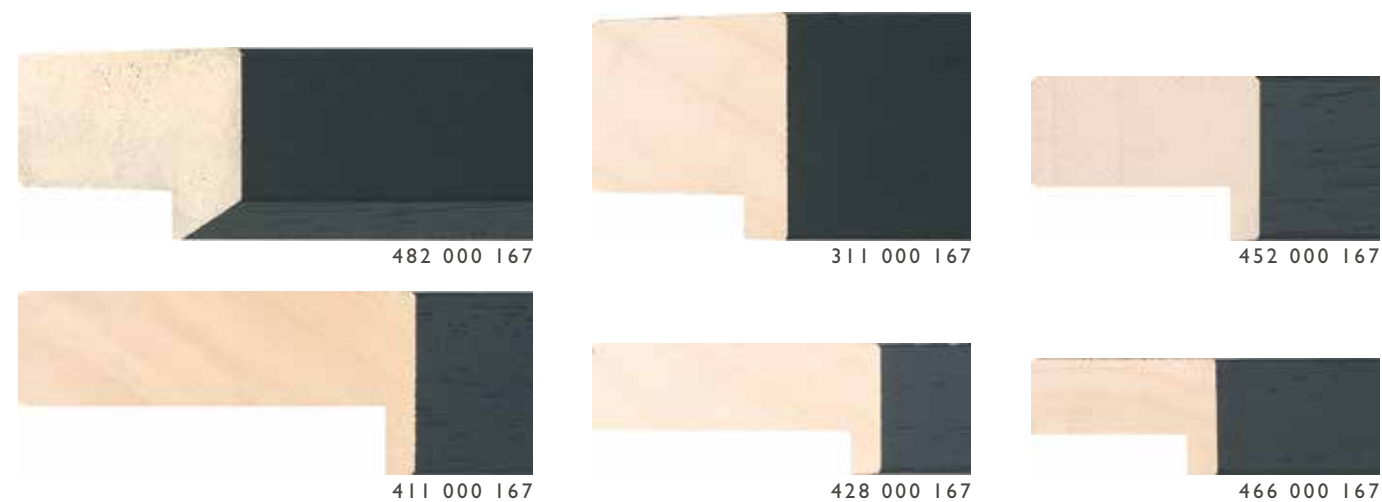

LARSON · JUHL®

Canvas & box framing

INTRODUCING THE UNIQUE **COASTAL WOODS** RANGE

Combine & create

The flexibility of profiles in the Coastal Woods range allows you to create the frame that best enhances your picture or display. With 5 timeless finishes you can have complete synergy or choose to stack different elements and colourways to create a frame that's unique to you.

Step 1. Choose your Finish

With a stained finished and exposed wood grain the Coastal Woods range is available in black, white, ivory, wenge and natural barefaced obeche. The last six digits of the ref. no. denote the colour.

Step 2. Choose your Profile Style A

The Coastal Woods range has a profile styling to compliment your canvas and features deep rebates. The first three digits of the ref. no. denote the profile.

All these options are available in black, white, ivory and wenge colours.

Step 3. Choose your Spacers B

Combine spacers with matching deep rebated mouldings to create a box frame.

Step 4. Choose your Offset Moulding C

Available in 32mm or 53mm widths, deep rebate or small float options. Can be used as a stand-alone or stacked for a wide choice of looks. Both sizes available in black, white, ivory, wenge and natural obeche colours.