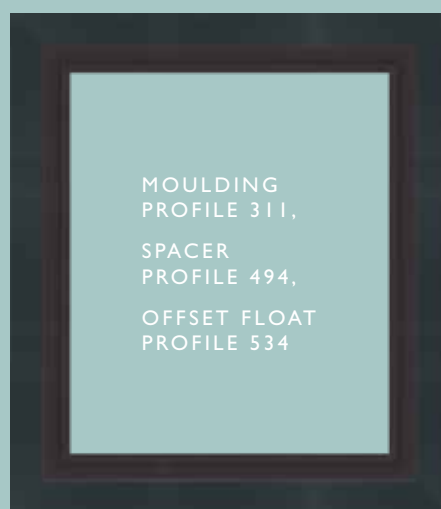

Step 3. Choose your Spacers B

Combine spacers with matching deep rebated mouldings to create a box frame.

Step 4. Choose your Offset Moulding C

Available in 32mm or 53mm widths, deep rebate or small float options. Can be used as a stand-alone or stacked for a wide choice of looks. Both sizes available in black, white, ivory, wenge and natural obeche colours.

Other profiles available in the Coastal Woods range which can be used as stand alone or stacked mouldings include:

All are available in black, white, ivory and wenge colours.

Framing flexibility

Choose your combination of profile moulding, spacer and offset moulding to create a unique frame that best enhances your canvas or display.

MOULDING
PROFILE 482,
SPACER
PROFILE 494,
OFFSET FLOAT
PROFILE 537

MOULDING
PROFILE 511,
SPACER
PROFILE 494,
OFFSET FLOAT
PROFILE 537

MOULDING
PROFILE 411,
SPACER
PROFILE 494,
OFFSET FLOAT
PROFILE 511

MOULDING
PROFILE 311,
SPACER
PROFILE 494,
OFFSET FLOAT
PROFILE 534