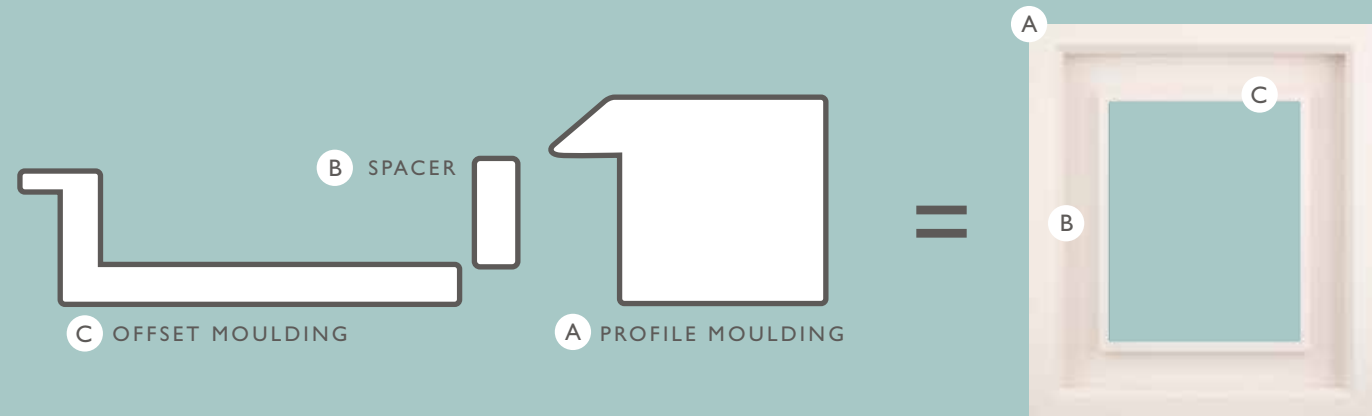

LARSON · JUHL®

Canvas & box framing

INTRODUCING THE UNIQUE **COASTAL WOODS** RANGE

Combine & create

The flexibility of profiles in the Coastal Woods range allows you to create the frame that best enhances your picture or display. With 5 timeless finishes you can have complete synergy or choose to stack different elements and colourways to create a frame that's unique to you.

Step 3. Choose your Spacers B

Combine spacers with matching deep rebated mouldings to create a box frame.

Step 4. Choose your Offset Moulding C

Available in 32mm or 53mm widths, deep rebate or small float options. Can be used as a stand-alone or stacked for a wide choice of looks. Both sizes available in black, white, ivory, wenge and natural obeche colours.