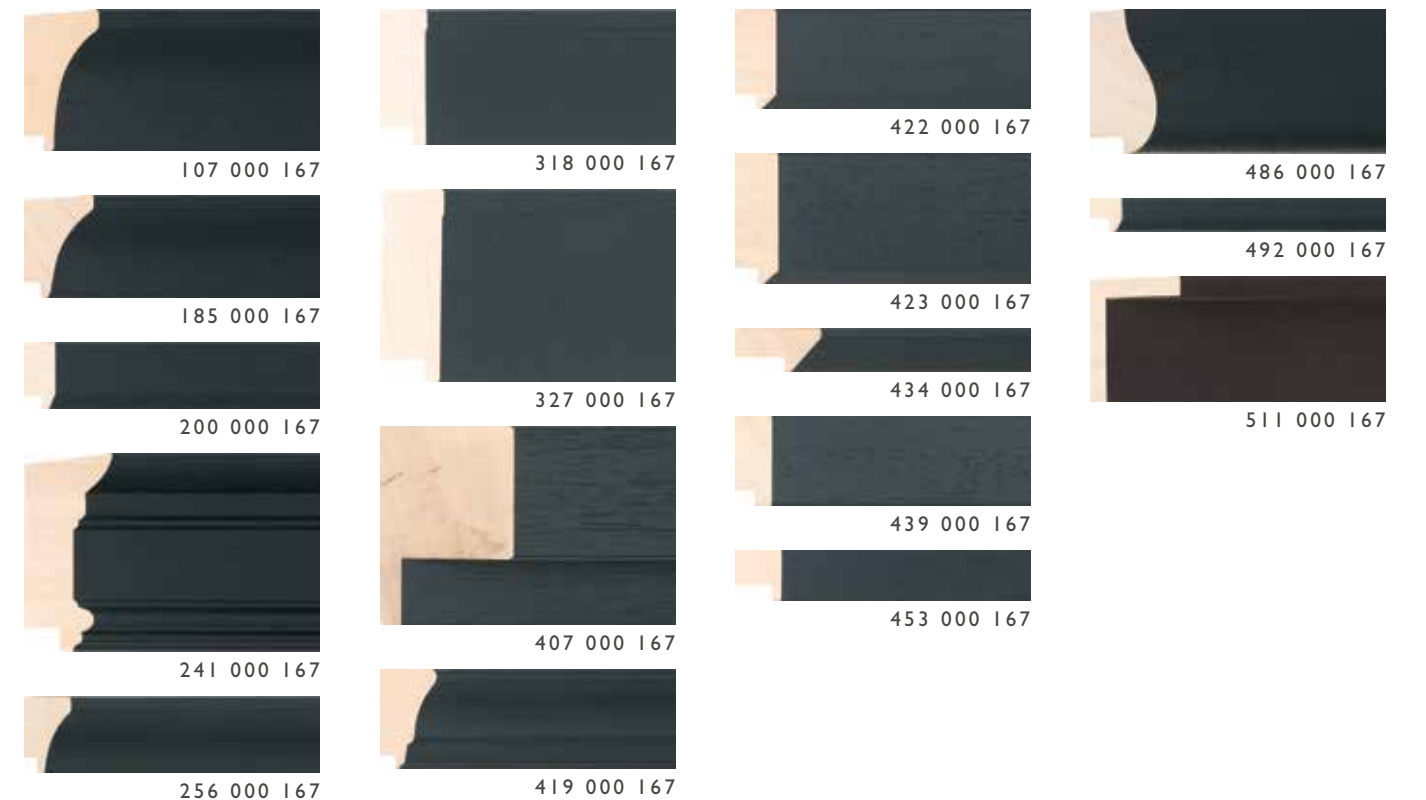

Step 1. Choose your Finish

With a stained finished and exposed wood grain the Coastal Woods range is available in black, white, ivory, wenge and natural barefaced obeche. The last six digits of the ref. no. denote the colour.

Step 2. Choose your Profile Style A

The Coastal Woods range has a profile styling to compliment your canvas and features deep rebates. The first three digits of the ref. no. denote the profile.

All these options are available in black, white, ivory and wenge colours.

Step 3. Choose your Spacers B

Combine spacers with matching deep rebated mouldings to create a box frame.

Step 4. Choose your Offset Moulding C

Available in 32mm or 53mm widths, deep rebate or small float options. Can be used as a stand-alone or stacked for a wide choice of looks. Both sizes available in black, white, ivory, wenge and natural obeche colours.

Other profiles available in the Coastal Woods range which can be used as stand alone or stacked mouldings include:

All are available in black, white, ivory and wenge colours.

Framing flexibility

Choose your combination of profile moulding, spacer and offset moulding to create a unique frame that best enhances your canvas or display.