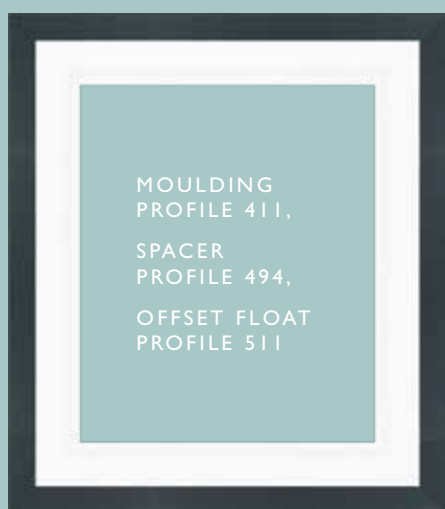

MOULDING
PROFILE 411,
SPACER
PROFILE 494,
OFFSET FLOAT
PROFILE 511