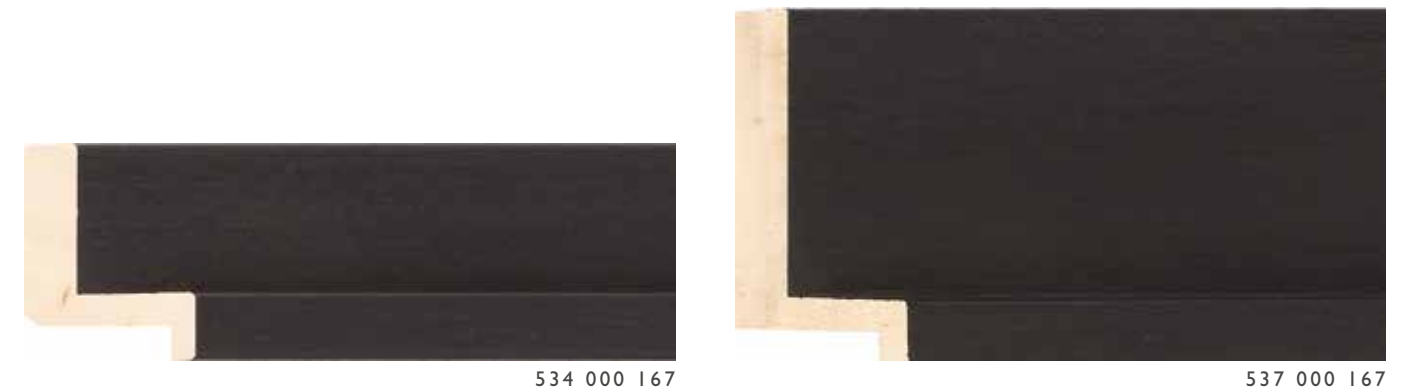

Step 1. Choose your Finish

With a stained finished and exposed wood grain the Coastal Woods range is available in black, white, ivory, wenge and natural barefaced obeche. The last six digits of the ref. no. denote the colour.

Step 2. Choose your Profile Style A

The Coastal Woods range has a profile styling to compliment your canvas and features deep rebates. The first three digits of the ref. no. denote the profile.

All these options are available in black, white, ivory and wenge colours.

Step 3. Choose your Spacers B

Combine spacers with matching deep rebated mouldings to create a box frame.

Step 4. Choose your Offset Moulding C

Available in 32mm or 53mm widths, deep rebate or small float options. Can be used as a stand-alone or stacked for a wide choice of looks. Both sizes available in black, white, ivory, wenge and natural obeche colours.

Other profiles available in the Coastal Woods range which can be used as stand alone or stacked mouldings include:

All are available in black, white, ivory and wenge colours.

Framing flexibility

Choose your combination of profile moulding, spacer and offset moulding to create a unique frame that best enhances your canvas or display.