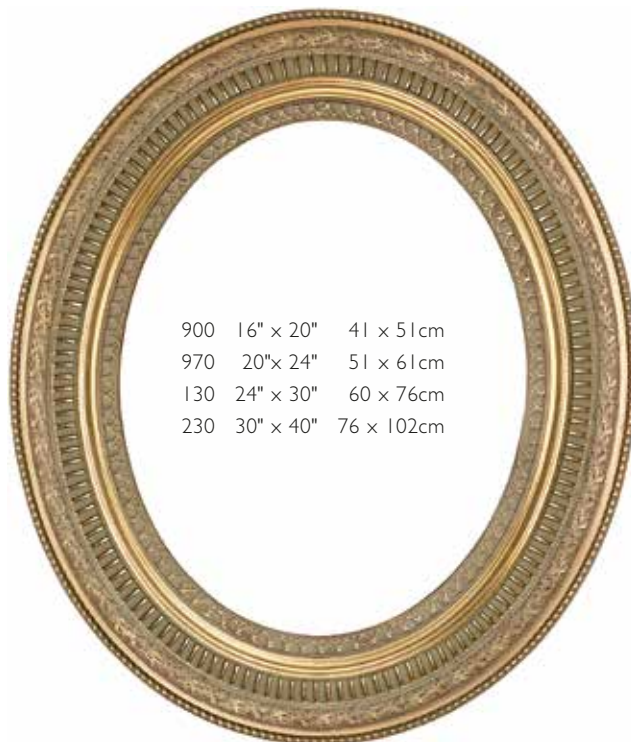

900	16" x 20"	41 x 51cm
970	20" x 24"	51 x 61cm
130	24" x 30"	60 x 76cm
230	30" x 40"	76 x 102cm

4" 101mm Gold Decorative

851 693 _ _ _