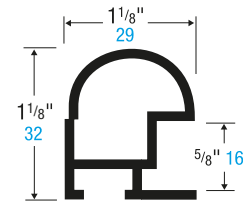

MOULDINGS

Profile
43

Profile
48

Profile
41

Profile
44

C Chop length (custom) SL Single length