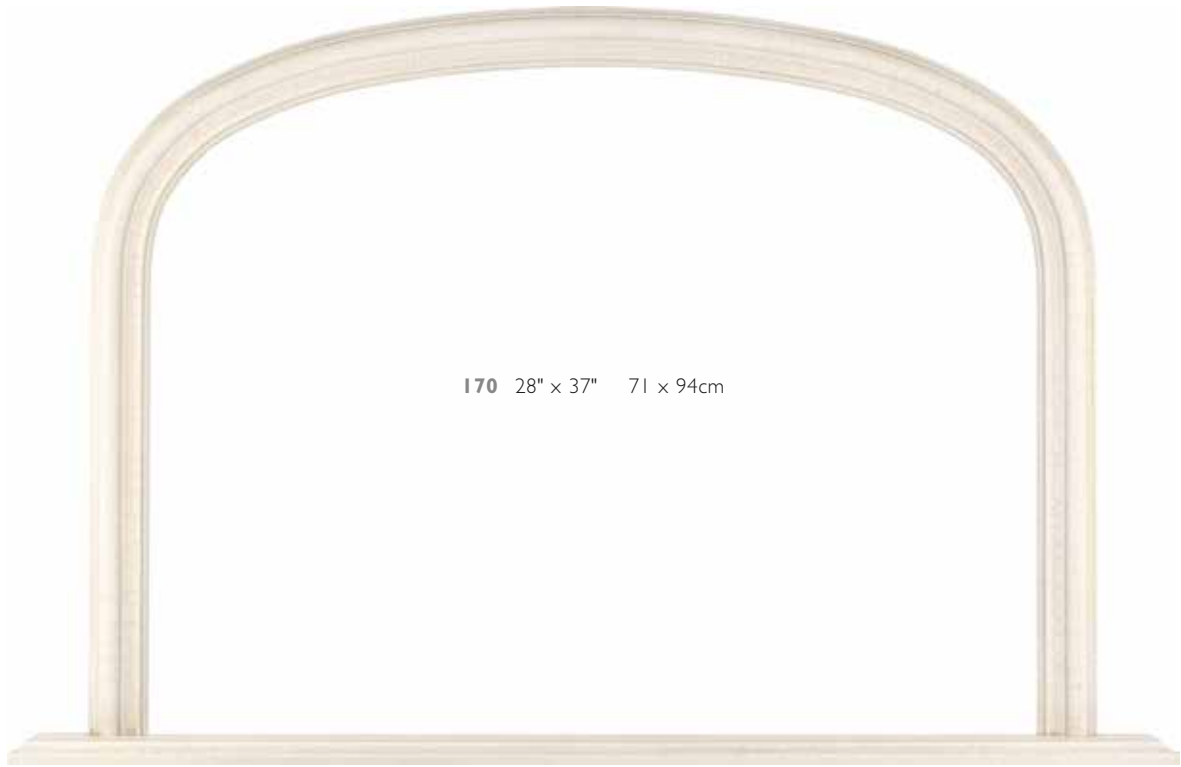

READY MADE FRAMES

170 28" x 37" 71 x 94cm

2.5" 64mm Cream

880 127 _ _ _