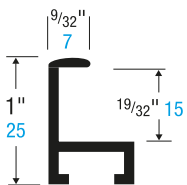

MOULDINGS

Profile
43

Profile
41

Profile
44

C Chop length (custom) SL Single length