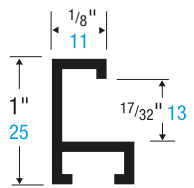

MOULDINGS

Profile
29

Profile
37

Profile
38

C Chop length (custom) SL Single length