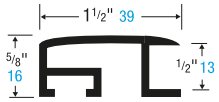

MOULDINGS

C Chop length (custom) **SL** Single length