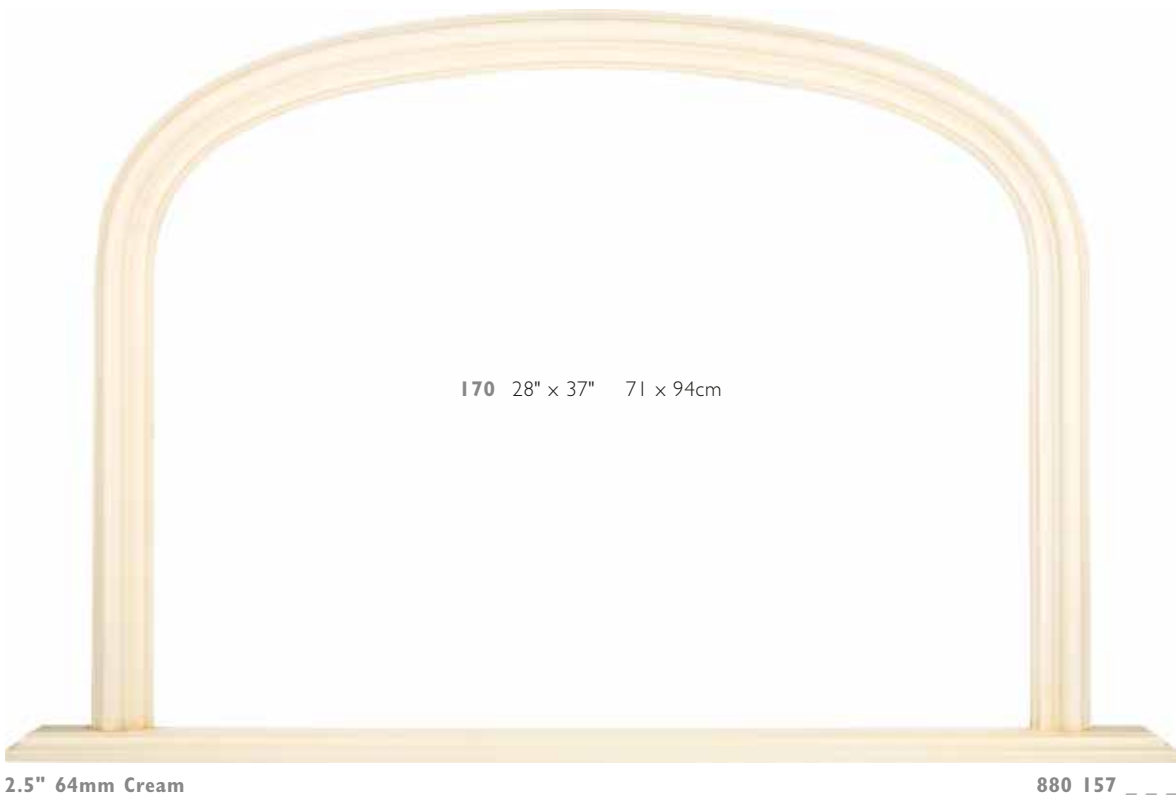

READY MADE FRAMES

OVERMANTLE FRAMES