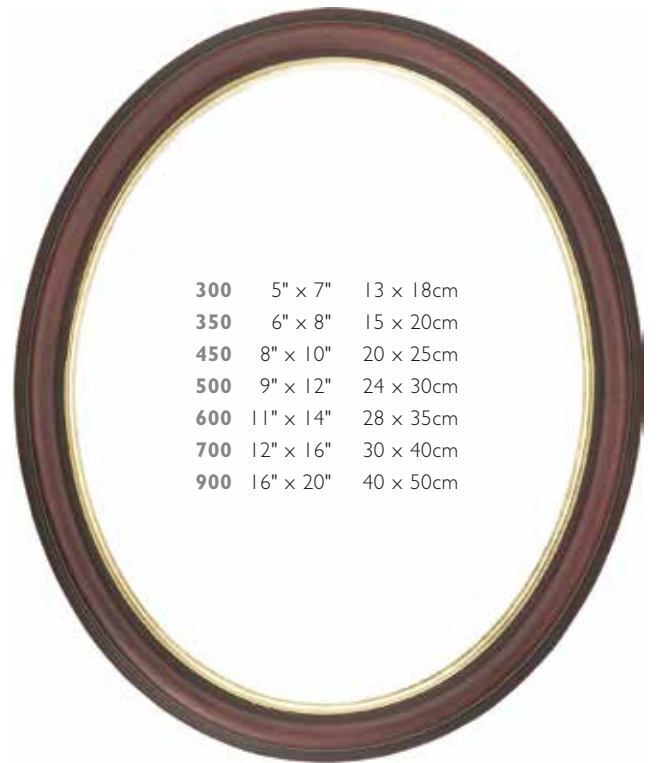

300	5" x 7"	13 x 18cm
350	6" x 8"	15 x 20cm
450	8" x 10"	20 x 25cm
500	9" x 12"	24 x 30cm
600	11" x 14"	28 x 35cm
700	12" x 16"	30 x 40cm
900	16" x 20"	40 x 50cm

Antique Mahogany with Gold edge

703 495 _ _ _