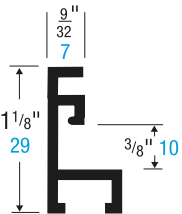

Profile
49

Profile
58

Profile
50

Profile
52

C Chop length (custom) SL Single length