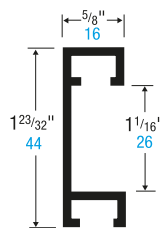

MOULDINGS

Profile
43

Profile
41

Profile
44

C Chop length (custom) SL Single length