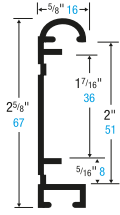

Profile
49

Profile
58

Profile
50

Profile
52

C Chop length (custom) SL Single length