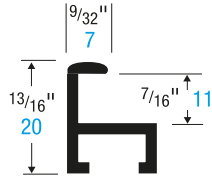

MOULDINGS

C Chop length (custom) **SL** Single length