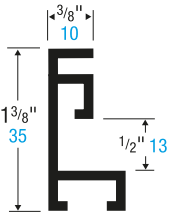

Profile
49

Profile
58

Profile
50

Profile
52

C Chop length (custom) SL Single length