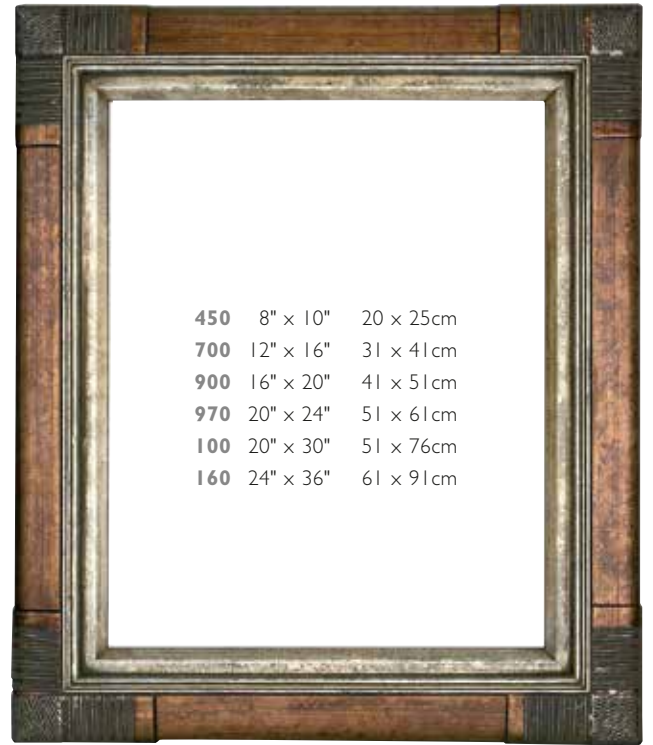

450	8" x 10"	20 x 25cm
700	12" x 16"	31 x 41cm
900	16" x 20"	41 x 51cm
970	20" x 24"	51 x 61cm
100	20" x 30"	51 x 76cm
160	24" x 36"	61 x 91cm

3.5" 89mm Silver

897 348 _ _ _