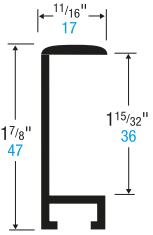

Profile
49

Profile
58

Profile
50

Profile
52

C Chop length (custom) SL Single length