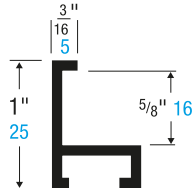

MOULDINGS

Profile
29

Profile
37

Profile
38

C Chop length (custom) SL Single length