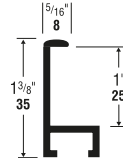

MOULDINGS

Profile
87

Profile
89

Profile
99

C Chop length (custom) **SL** Single length