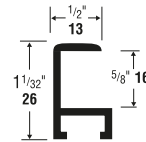

MOULDINGS

Profile
59

Profile
60

Profile
67

C Chop length (custom) **SL** Single length