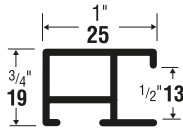

MOULDINGS

Profile
59

Profile
60

Profile
67

C Chop length (custom) **SL** Single length